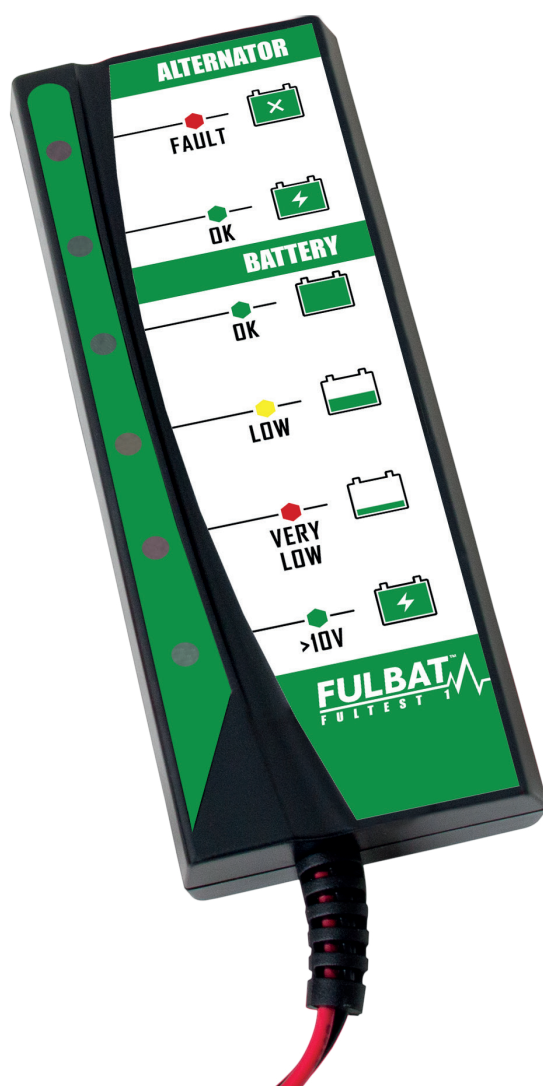

BATTERY AND ALTERNATOR TESTER

FEATURES

- FOR ALL 12V LEAD ACID BATTERIES
- TEST THE CONDITION OF YOUR BATTERY AND ALTERNATOR
- CONTROL THE RIGHT STARTING ABILITY OF YOUR VEHICLE