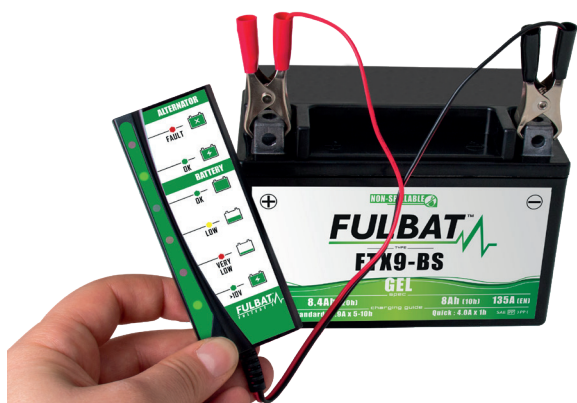

BATTERY AND ALTERNATOR TESTER

FEATURES

- FOR ALL 12V LEAD ACID BATTERIES
- TEST THE CONDITION OF YOUR BATTERY AND ALTERNATOR
- CONTROL THE RIGHT STARTING ABILITY OF YOUR VEHICLE